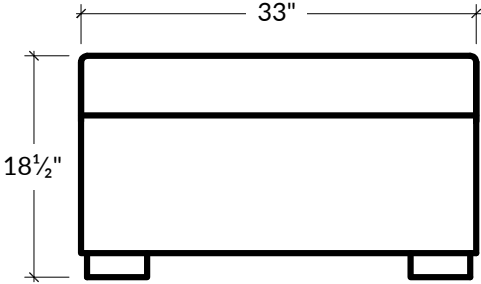

The gently downward-sloping curve of the Crosby Collection's arms soften its serious square frame. The curved armrests descend gracefully toward a solid bench seat and low, contemporary feet.

WIDTH  
40"W

DEPTH  
33"W

HEIGHT  
18 1/2"H

FOOT HEIGHT  
2"H