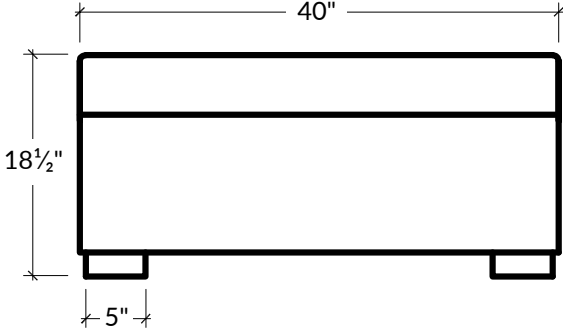

The gently downward-sloping curve of the Crosby Collection's arms soften its serious square frame. The curved armrests descend gracefully toward a solid bench seat and low, contemporary feet.

WIDTH  
40"W

DEPTH  
33"W

HEIGHT  
18 1/2"H

FOOT HEIGHT  
2"H