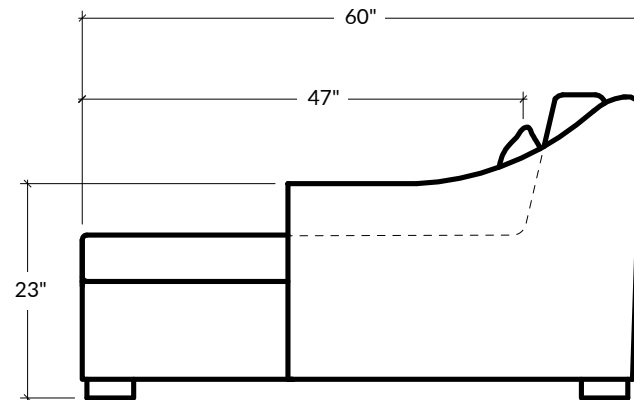

the CROSBY *daybed*

STYLE 011

The gently downward-sloping curve of the Crosby Collection's arms soften its serious square frame. The curved armrests descend gracefully toward a solid bench seat and low, contemporary feet.

SEAT DEPTH
47"D

DEPTH
60"D

HEIGHT
32 1/2"H

SEAT HEIGHT
18 1/2"H

ARM HEIGHT
23"H

ARM WIDTH
5"W

FOOT HEIGHT
2"H