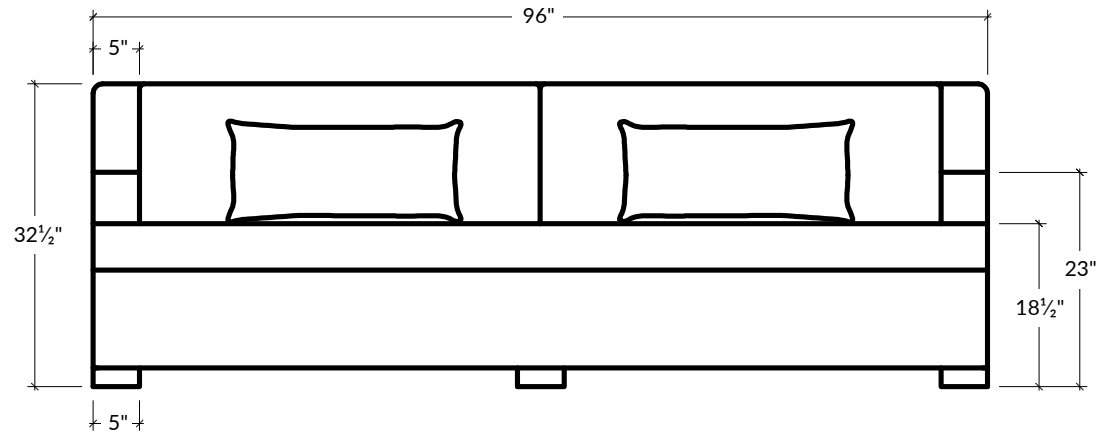

the CROSBY *daybed*

STYLE 011

The gently downward-sloping curve of the Crosby Collection's arms soften its serious square frame. The curved armrests descend gracefully toward a solid bench seat and low, contemporary feet.

SEAT DEPTH
47"D

DEPTH
60"D

HEIGHT
32 1/2"H

SEAT HEIGHT
18 1/2"H

ARM HEIGHT
23"H

ARM WIDTH
5"W

FOOT HEIGHT
2"H