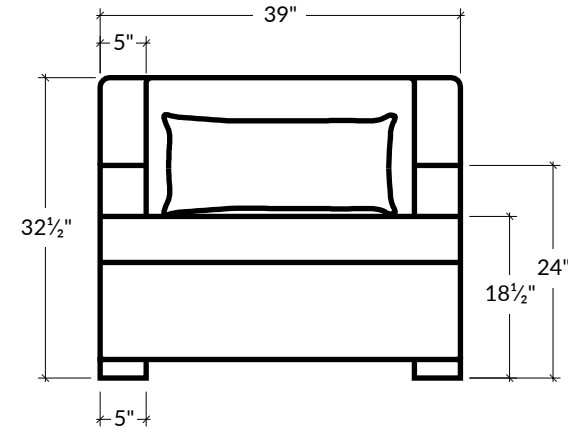

The gently downward-sloping curve of the Crosby Collection's arms soften its serious square frame. The curved armrests descend gracefully toward a solid bench seat and low, contemporary feet.

SEAT DEPTH
59"D

DEPTH
72"D

HEIGHT
32 1/2"H

SEAT HEIGHT
18 1/2"H

ARM HEIGHT
23"H

ARM WIDTH
5"W

FOOT HEIGHT
2"H