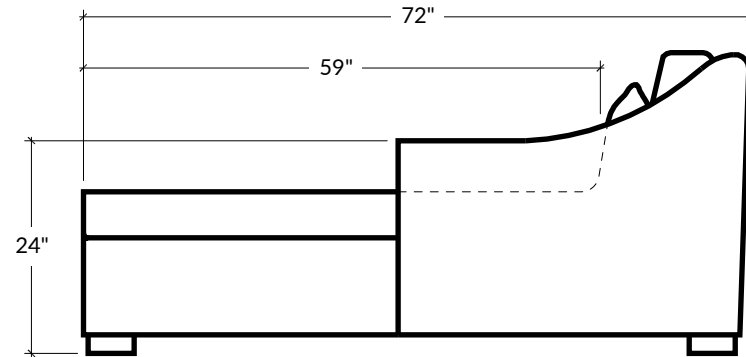

The gently downward-sloping curve of the Crosby Collection's arms soften its serious square frame. The curved armrests descend gracefully toward a solid bench seat and low, contemporary feet.

SEAT DEPTH
59"D

DEPTH
72"D

HEIGHT
32 1/2"H

SEAT HEIGHT
18 1/2"H

ARM HEIGHT
23"H

ARM WIDTH
5"W

FOOT HEIGHT
2"H