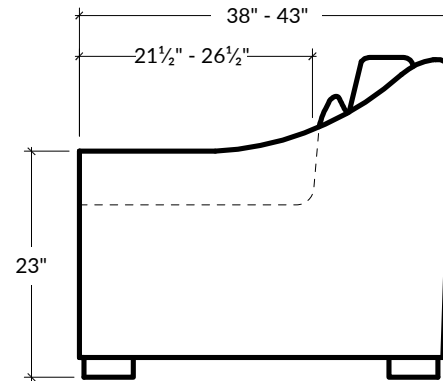

the CROSBY chair

STYLE 011

*The gently downward-sloping curve of the Crosby Collection's arms soften its serious square frame. The curved armrests descend gracefully toward a solid bench seat and low, contemporary feet.*

DEPTHS	HEIGHT	SEAT HEIGHT	ARM HEIGHT	ARM WIDTH	FOOT HEIGHT
38"D OR 43"D	32 1/2"H	18 1/2"H	23"H	5"W	2"H