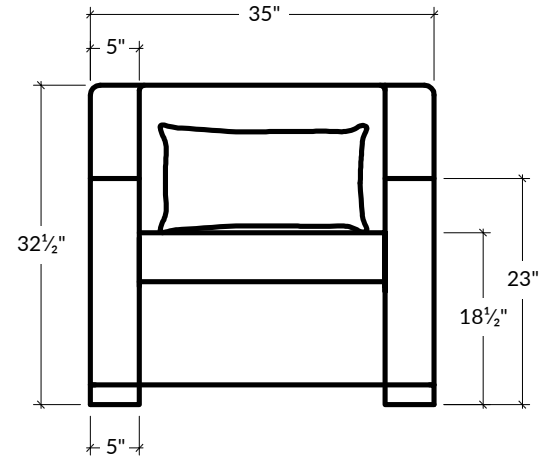

the CROSBY chair

STYLE 011

*The gently downward-sloping curve of the Crosby Collection's arms soften its serious square frame. The curved armrests descend gracefully toward a solid bench seat and low, contemporary feet.*

DEPTHS	HEIGHT	SEAT HEIGHT	ARM HEIGHT	ARM WIDTH	FOOT HEIGHT
38"D OR 43"D	32 1/2"H	18 1/2"H	23"H	5"W	2"H