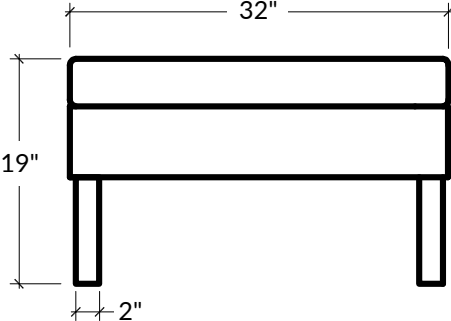

the CHARLTON ottoman

STYLE 009

The Charlton Collection's simple, lyrical curves imbue it with mid-century modern grace. The back and arms have a casual sway, perched on long, tapered legs for a regal and refined profile.

WIDTH
32"W

DEPTH
21"D

HEIGHT
19"H

FOOT HEIGHT
9"H