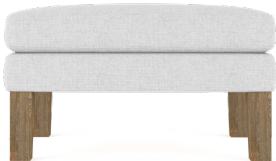

the CHARLTON ottoman

STYLE 009

The Charlton Collection's simple, lyrical curves imbue it with mid-century modern grace. The back and arms have a casual sway, perched on long, tapered legs for a regal and refined profile.

WIDTH
32"W

DEPTH
21"D

HEIGHT
19"H

FOOT HEIGHT
9"H