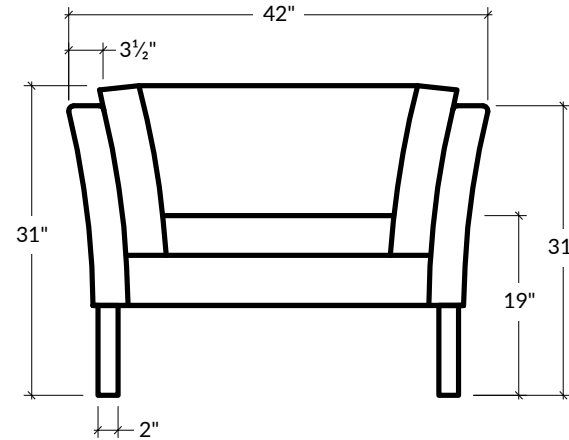

the CHARLTON chair

STYLE 009

The Charlton Collection's simple, lyrical curves imbue it with mid-century modern grace. The back and arms have a casual sway, perched on long, tapered legs for a regal and refined profile.

DEPTHS  
33"D OR 40"D

HEIGHT  
31"H

SEAT HEIGHT  
19"H

ARM HEIGHT  
29"H

ARM WIDTH  
3 1/2"W

FOOT HEIGHT  
9"H