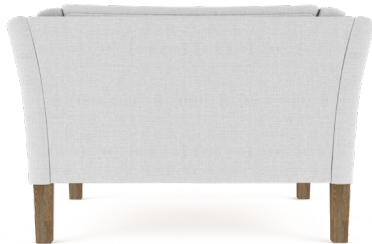

the CHARLTON chair

STYLE 009

The Charlton Collection's simple, lyrical curves imbue it with mid-century modern grace. The back and arms have a casual sway, perched on long, tapered legs for a regal and refined profile.

DEPTHS  
33"D OR 40"D

HEIGHT  
31"H

SEAT HEIGHT  
19"H

ARM HEIGHT  
29"H

ARM WIDTH  
3 1/2"W

FOOT HEIGHT  
9"H