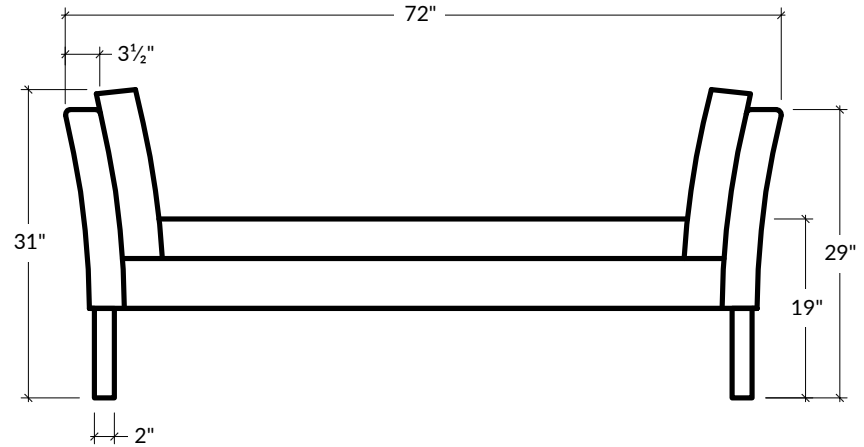

the CHARLTON bench

STYLE 009

The Charlton Collection's simple, lyrical curves imbue it with mid-century modern grace. The back and arms have a casual sway, perched on long, tapered legs for a regal and refined profile.

LENGTH
72"W

DEPTH
27"D

HEIGHT
31"H

SEAT HEIGHT
19"H

ARM HEIGHT
29"H

ARM WIDTH
3 1/2"W

FOOT HEIGHT
9"H