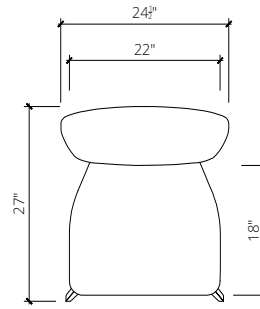

*the* CAITLYN *dining chair*

STYLE 203

*A playful dining chair that has an elegant appeal. The Caitlyn has flared legs and feminine curves for total sophisticated ornamentation.*

OVERALL WIDTH  
24 1/2"W

OVERALL DEPTH  
27"D

OVERALL HEIGHT  
43"H

SEAT HEIGHT  
20"H

ARM HEIGHT  
NA

ARM WIDTH  
NA

LEG HEIGHT  
14"H