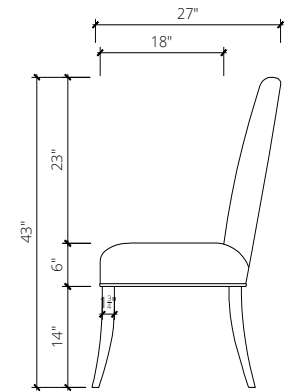

*the* CAITLYN *dining chair*

STYLE 203

*A playful dining chair that has an elegant appeal. The Caitlyn has flared legs and feminine curves for total sophisticated ornamentation.*

OVERALL WIDTH  
24 1/2"W

OVERALL DEPTH  
27"D

OVERALL HEIGHT  
43"H

SEAT HEIGHT  
20"H

ARM HEIGHT  
NA

ARM WIDTH  
NA

LEG HEIGHT  
14"H