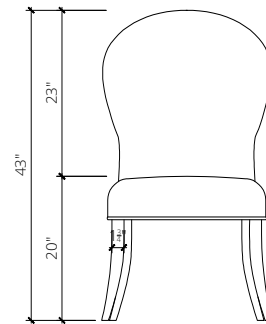

*the* CAITLYN *dining chair*

STYLE 203

*A playful dining chair that has an elegant appeal. The Caitlyn has flared legs and feminine curves for total sophisticated ornamentation.*

OVERALL WIDTH  
24 1/2"W

OVERALL DEPTH  
27"D

OVERALL HEIGHT  
43"H

SEAT HEIGHT  
20"H

ARM HEIGHT  
NA

ARM WIDTH  
NA

LEG HEIGHT  
14"H