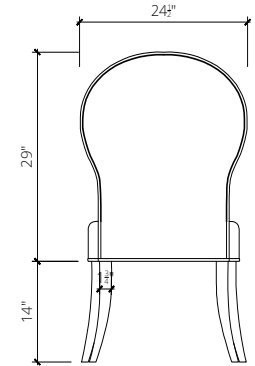

*the* CAITLYN *dining chair*

STYLE 203

*A playful dining chair that has an elegant appeal. The Caitlyn has flared legs and feminine curves for total sophisticated ornamentation.*

OVERALL WIDTH  
24 1/2"W

OVERALL DEPTH  
27"D

OVERALL HEIGHT  
43"H

SEAT HEIGHT  
20"H

ARM HEIGHT  
NA

ARM WIDTH  
NA

LEG HEIGHT  
14"H