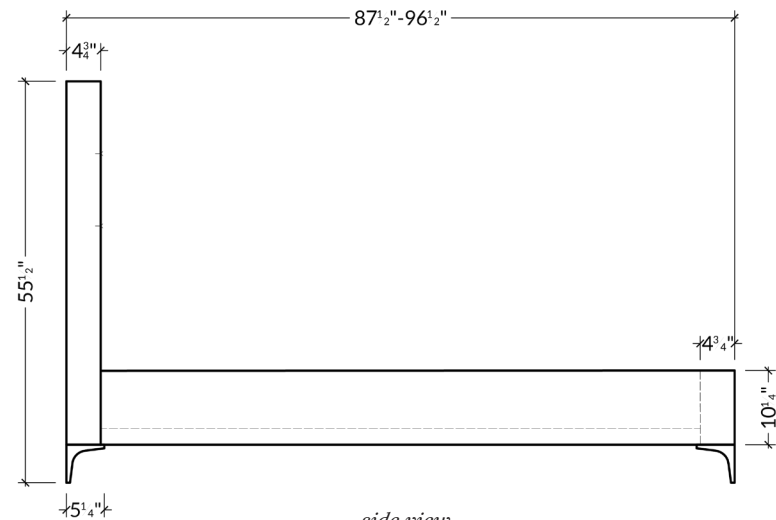

Understated with an elegant twist, this box pull-pleated bed is fully upholstered and complemented by metal feet. It is perfect for those seeking a low-profile addition to their bedroom.

front view

side view

| BED SIZES | OVERALL HEIGHT | FOOTBOARD HEIGHT | BED RAIL HEIGHT | FOOT HEIGHT |
|---------------------------------------|----------------|------------------|-----------------|-------------|
| CAL KING KING QUEEN FULL TWIN | 55.5"H | 15.5"H | 10.25"H | 5.25"H |