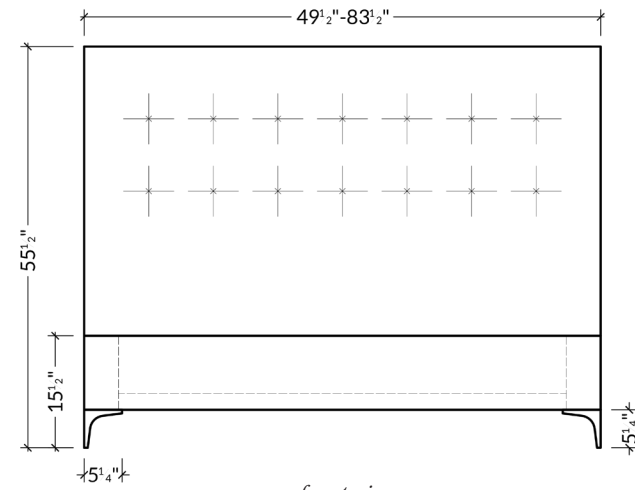

Understated with an elegant twist, this box pull-pleated bed is fully upholstered and complemented by metal feet. It is perfect for those seeking a low-profile addition to their bedroom.

front view

side view

| BED SIZES | OVERALL HEIGHT | FOOTBOARD HEIGHT | BED RAIL HEIGHT | FOOT HEIGHT |
|---------------------------------------|----------------|------------------|-----------------|-------------|
| CAL KING KING QUEEN FULL TWIN | 55.5"H | 15.5"H | 10.25"H | 5.25"H |