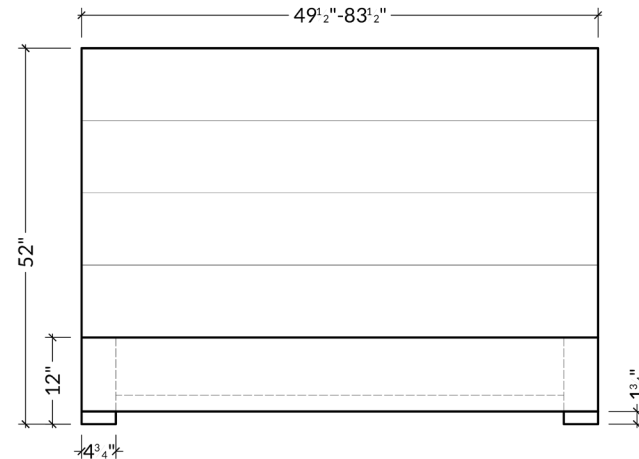

Featuring a modern silhouette, this bed is softened with quilted, horizontal lines. Crisp lines and smooth contours set an elevated tone for elegant design and luxurious comfort.

front view

side view

BED SIZES	OVERALL HEIGHT	FOOTBOARD HEIGHT	BED RAIL HEIGHT	FOOT HEIGHT
CAL KING   KING   QUEEN   FULL   TWIN	52"H	12"H	10.25"H	1.75"H