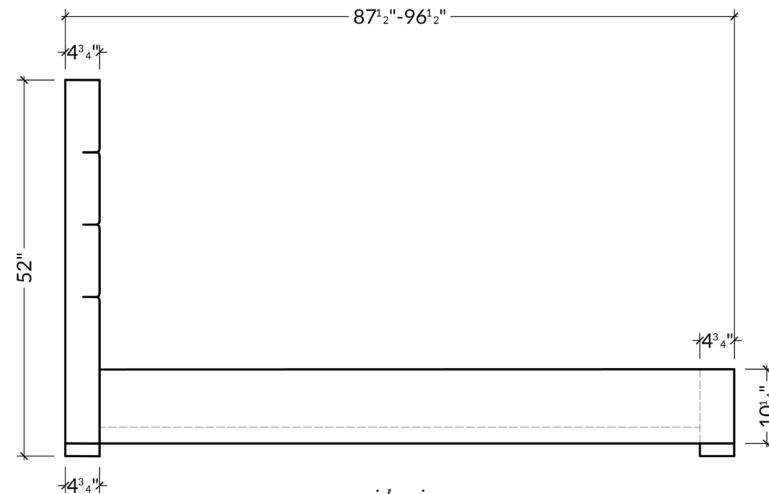

Featuring a modern silhouette, this bed is softened with quilted, horizontal lines. Crisp lines and smooth contours set an elevated tone for elegant design and luxurious comfort.

front view

side view

BED SIZES	OVERALL HEIGHT	FOOTBOARD HEIGHT	BED RAIL HEIGHT	FOOT HEIGHT
CAL KING   KING   QUEEN   FULL   TWIN	52"H	12"H	10.25"H	1.75"H