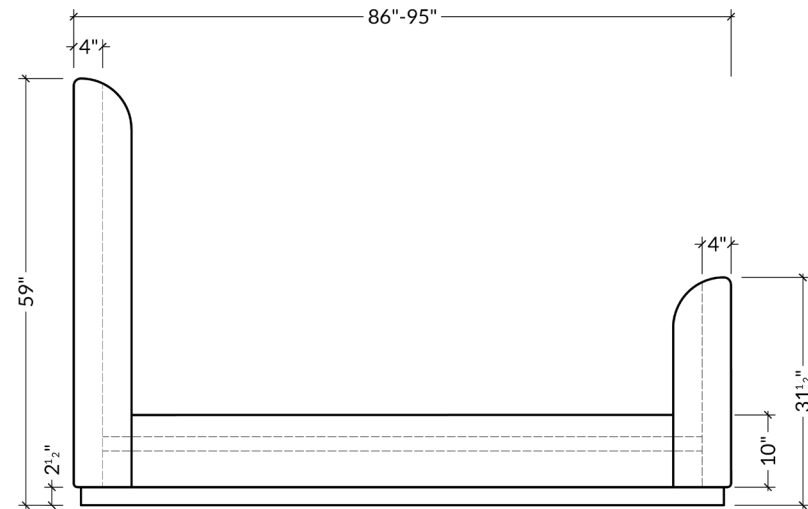

With a lush aesthetic and exaggerated proportions, the Barrow Bed embraces the effect of cocooning comfort so you can rest assured you're sleeping in style.

front view

side view

BED SIZES	OVERALL HEIGHT	FOOTBOARD HEIGHT	BED RAIL HEIGHT	FOOT HEIGHT
CAL KING KING QUEEN FULL TWIN	59"H	31.5"H	10"H	2.5"H