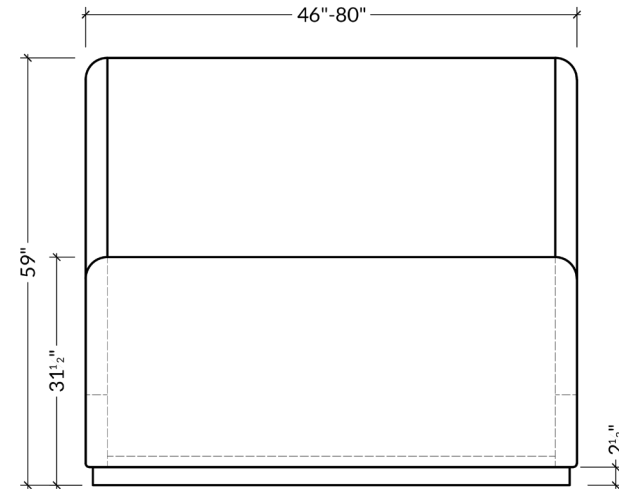

With a lush aesthetic and exaggerated proportions, the Barrow Bed embraces the effect of cocooning comfort so you can rest assured you're sleeping in style.

front view

side view

BED SIZES	OVERALL HEIGHT	FOOTBOARD HEIGHT	BED RAIL HEIGHT	FOOT HEIGHT
CAL KING KING QUEEN FULL TWIN	59"H	31.5"H	10"H	2.5"H