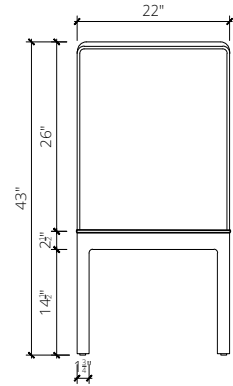

*the* ALEKSANDAR *dining chair*

STYLE 204

*A classic dining chair with a stylish detail - the entire silhouette is upholstered. The seat is accented with piping edges for an added touch.*

OVERALL WIDTH  
22"W

OVERALL DEPTH  
24"D

OVERALL HEIGHT  
43"H

SEAT HEIGHT  
20"H

ARM HEIGHT  
NA

ARM WIDTH  
NA

LEG HEIGHT  
14"H