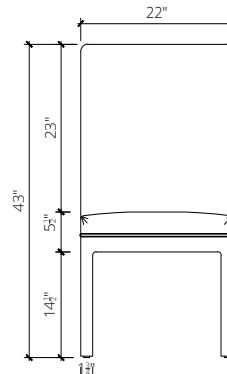

*the* ALEKSANDAR *dining chair*

STYLE 204

*A classic dining chair with a stylish detail - the entire silhouette is upholstered. The seat is accented with piping edges for an added touch.*

OVERALL WIDTH  
22"W

OVERALL DEPTH  
24"D

OVERALL HEIGHT  
43"H

SEAT HEIGHT  
20"H

ARM HEIGHT  
NA

ARM WIDTH  
NA

LEG HEIGHT  
14"H