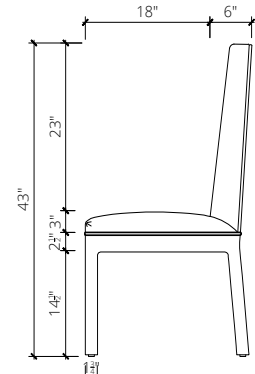

*the* ALEKSANDAR *dining chair*

STYLE 204

*A classic dining chair with a stylish detail - the entire silhouette is upholstered. The seat is accented with piping edges for an added touch.*

OVERALL WIDTH  
22"W

OVERALL DEPTH  
24"D

OVERALL HEIGHT  
43"H

SEAT HEIGHT  
20"H

ARM HEIGHT  
NA

ARM WIDTH  
NA

LEG HEIGHT  
14"H