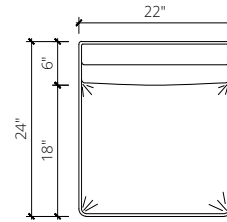

*the* ALEKSANDAR *dining chair*

STYLE 204

*A classic dining chair with a stylish detail - the entire silhouette is upholstered. The seat is accented with piping edges for an added touch.*

OVERALL WIDTH  
22"W

OVERALL DEPTH  
24"D

OVERALL HEIGHT  
43"H

SEAT HEIGHT  
20"H

ARM HEIGHT  
NA

ARM WIDTH  
NA

LEG HEIGHT  
14"H