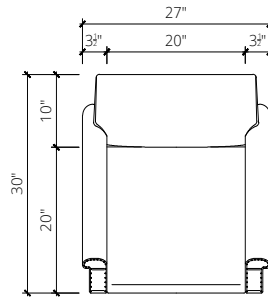

*the ABIGAIL dining chair*

STYLE 205

*A regal armchair with petite rolled arms and a scrolled back. The arms and bottom edge are accented with nail tacks while the legs are angled for stability.*

OVERALL WIDTH  
27"W

OVERALL DEPTH  
30"D

OVERALL HEIGHT  
40"H

SEAT HEIGHT  
20"H

ARM HEIGHT  
24"H

ARM WIDTH  
3 1/2"W

LEG HEIGHT  
14"H