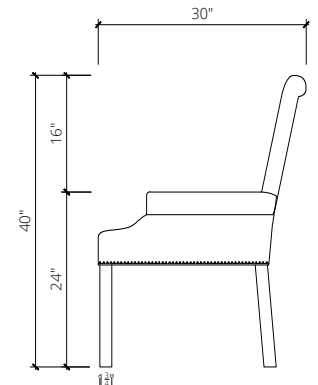

*the ABIGAIL dining chair*

STYLE 205

*A regal armchair with petite rolled arms and a scrolled back. The arms and bottom edge are accented with nail tacks while the legs are angled for stability.*

OVERALL WIDTH  
27"W

OVERALL DEPTH  
30"D

OVERALL HEIGHT  
40"H

SEAT HEIGHT  
20"H

ARM HEIGHT  
24"H

ARM WIDTH  
3 1/2"W

LEG HEIGHT  
14"H