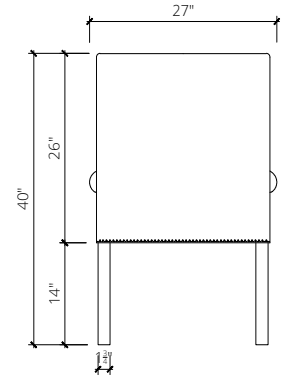

*the ABIGAIL dining chair*

STYLE 205

*A regal armchair with petite rolled arms and a scrolled back. The arms and bottom edge are accented with nail tacks while the legs are angled for stability.*

OVERALL WIDTH  
27"W

OVERALL DEPTH  
30"D

OVERALL HEIGHT  
40"H

SEAT HEIGHT  
20"H

ARM HEIGHT  
24"H

ARM WIDTH  
3 1/2"W

LEG HEIGHT  
14"H