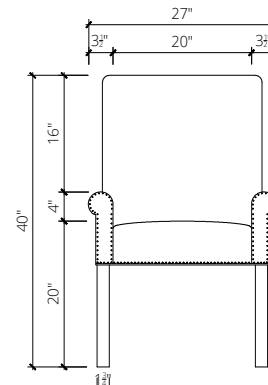

*the ABIGAIL dining chair*

STYLE 205

*A regal armchair with petite rolled arms and a scrolled back. The arms and bottom edge are accented with nail tacks while the legs are angled for stability.*

OVERALL WIDTH  
27"W

OVERALL DEPTH  
30"D

OVERALL HEIGHT  
40"H

SEAT HEIGHT  
20"H

ARM HEIGHT  
24"H

ARM WIDTH  
3 1/2"W

LEG HEIGHT  
14"H